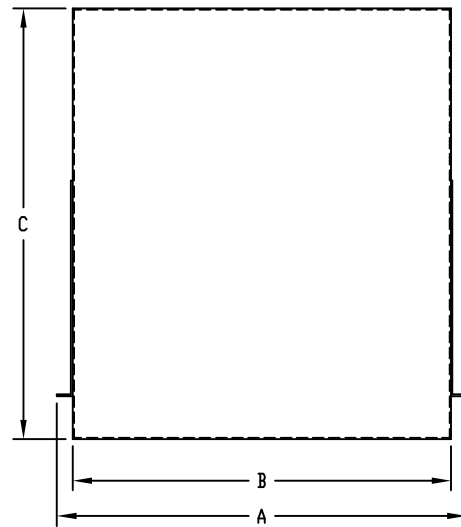

PART NAME

RELAY RACK SHELF

PART No.

SA-1278, 79 & SA-1378, 79

MATERIAL: SHELF _____ 16 GA. STEEL
 MOUNTING BRACKETS _____ 14 GA. STEEL

FINISH: METALLIC GRAY
 BLACK TEXTURE

NOTE: MOUNTING BRACKETS ARE ADJUSTABLE

LOAD RATING: 150 LBS. MAX.

PART NO.	A	B	C	D	E
SA-1278	19.000	17.562	16.000	QTY. (6)	12.000
SA-1279	19.000	17.562	20.000	QTY. (9)	18.000
SA-1378	23.000	21.562	16.000	QTY. (6)	12.000
SA-1379	23.000	21.562	20.000	QTY. (9)	18.000